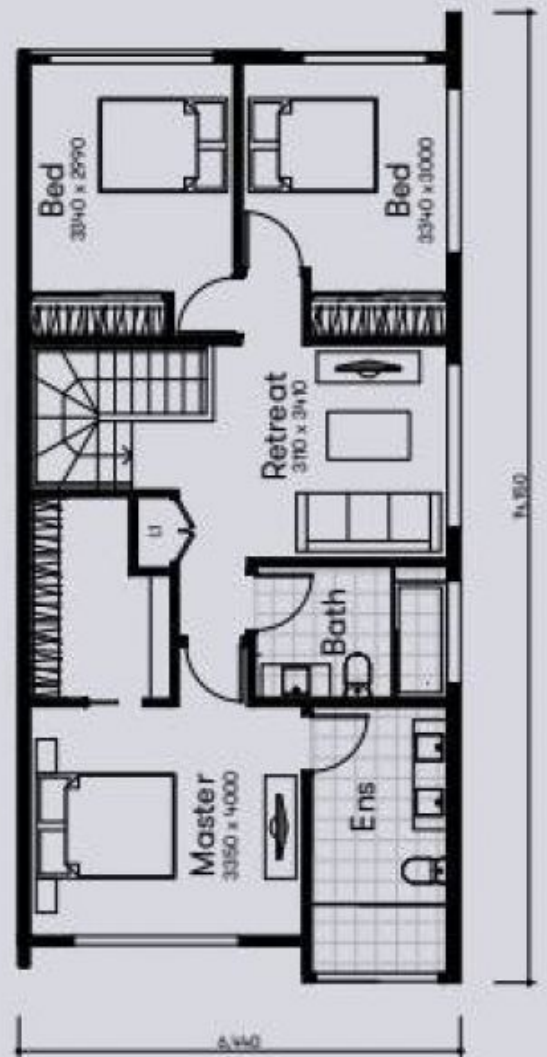

**Property Features:**

**Ground Floor:**

- ~ Open plan living and dining area with air-conditioning, flowing to a private court yard area with covered outdoor entertaining space
- ~ Stylish kitchen featuring stone bench tops, Venini appliances, dishwasher and fridge plumbing
- ~ Walk-through laundry with additional powder room (third toilet)
- ~ Double lock-up garage
- ~ Fully fenced, low-maintenance landscaped courtyard

[For full version visit the website](#)

GROUND FLOOR

FIRST FLOOR