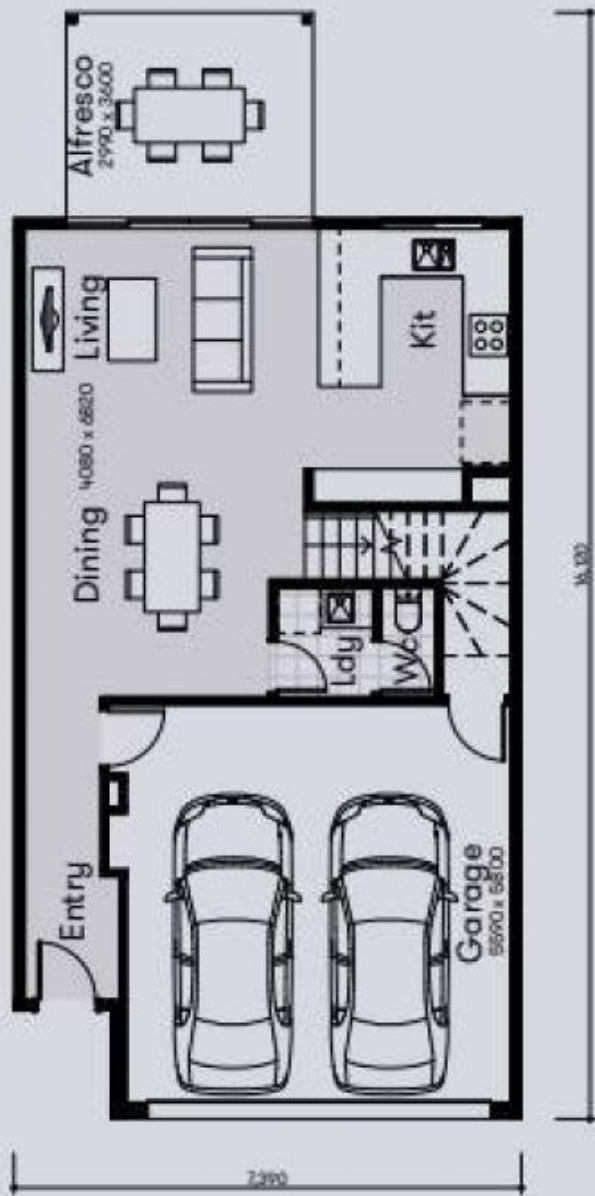

**Property Features:**

**Ground Floor:**

- ~ Open plan living and dining area with air-conditioning, flowing to a private court yard area with covered outdoor entertaining space
- ~ Stylish kitchen featuring stone bench tops, Venini appliances, dishwasher and fridge plumbing
- ~ Walk-through laundry with additional powder room (third toilet)
- ~ Double lock-up garage
- ~ Fully fenced, low-maintenance landscaped courtyard

[For full version visit the website](#)

GROUND FLOOR

FIRST FLOOR